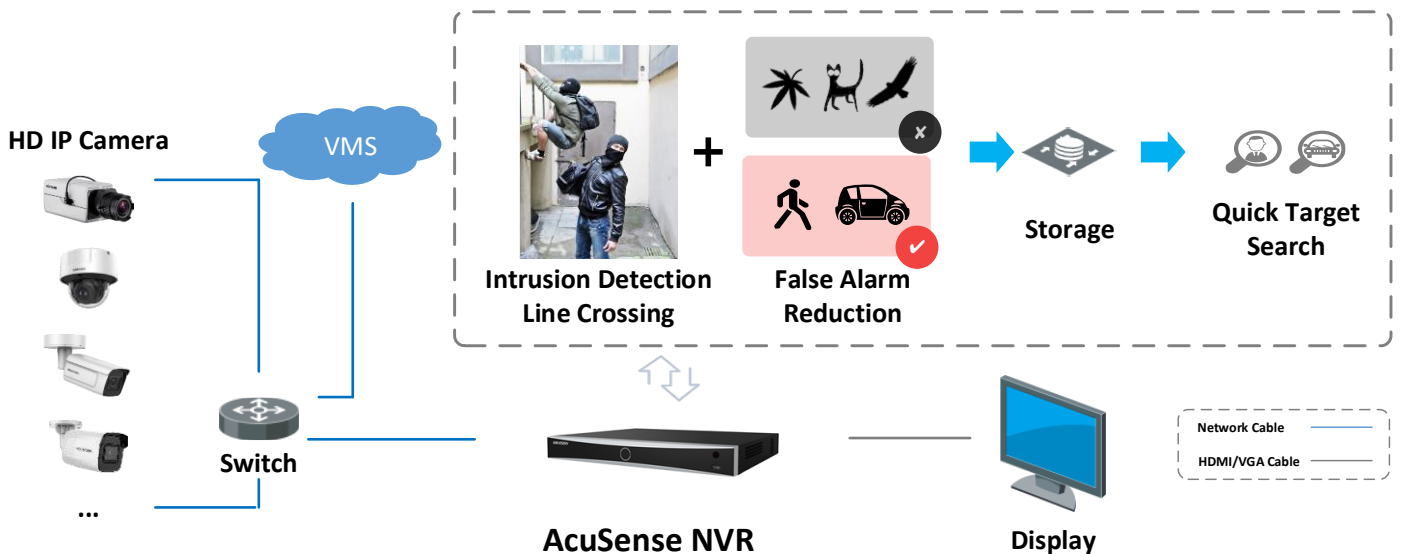

## Network & Ethernet Access

- 2 self-adaptive 10/100/1000 Mbps Ethernet interfaces
- Hik-Connect & DDNS (Dynamic Domain Name System) for easy network management
- Smooth streaming technology
- Support web access without plug-in

## Typical Application

### Facial Recognition and Face Picture Comparison

Modeling and analyzing face pictures captured by cameras. Realize blacklist alarm and stranger alarm via face picture library. Search target people by picture and name features.

### Perimeter Protection

Adopt deep learning algorithm to reduce false alarm, effectively reduces the false alarm caused by tree branches, leaves, shadow, light, vehicles, small animals, etc.