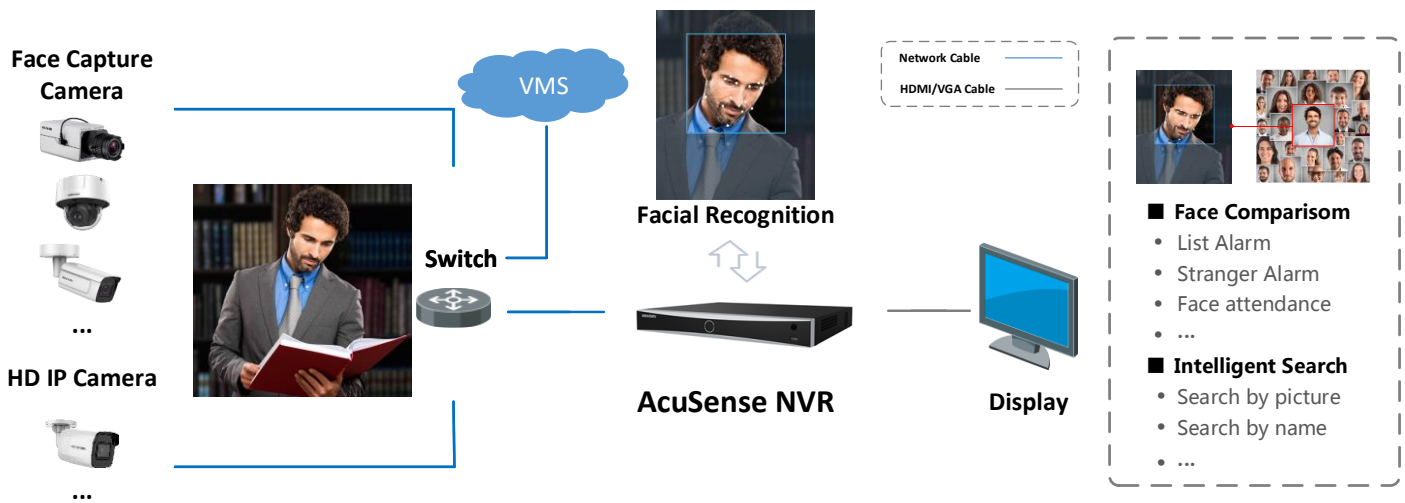

Network & Ethernet Access

- 2 self-adaptive 10/100/1000 Mbps Ethernet interfaces
- Hik-Connect & DDNS (Dynamic Domain Name System) for easy network management
- Smooth streaming technology
- Support web access without plug-in

Typical Application

Facial Recognition and Face Picture Comparison

Modeling and analyzing face pictures captured by cameras. Realize blacklist alarm and stranger alarm via face picture library. Search target people by picture and name features.