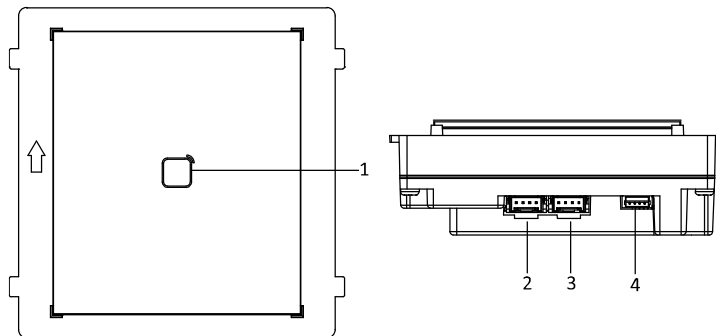

## Specification

Model		DS-KD-M	DS-KD-E
System parameters	Processor	Embedded MCU Processor	
	Internal card reader	Built-in Card Reader	
Interfaces	Module-connecting	2(1 Input, 1 Output)	
General	Card type	Mifare Card	EM Card
	DIP switch	8	
	Power input	12 VDC(Powered by the other module)	
	Power output	12 VDC(Powered for the other module)	
	Power consumption	≤2 W	
	Working temperature	-40° C to +60° C(-40° F to 140° F)	
	Working humidity	10% to 95%	
	IP protection level	IP65	
	Installation	Flush Mounting, Surface Mounting	
	Dimensions (L × W × H)	98.5 mm × 100 mm × 33.7 mm (3.87" × 3.95" × 1.33")	

## Appearance and Interface

No.	Description
1	Card Reading Area
2	Module-connecting Interface(output)
3	Module-connecting Interface(input)
4	Debug Port