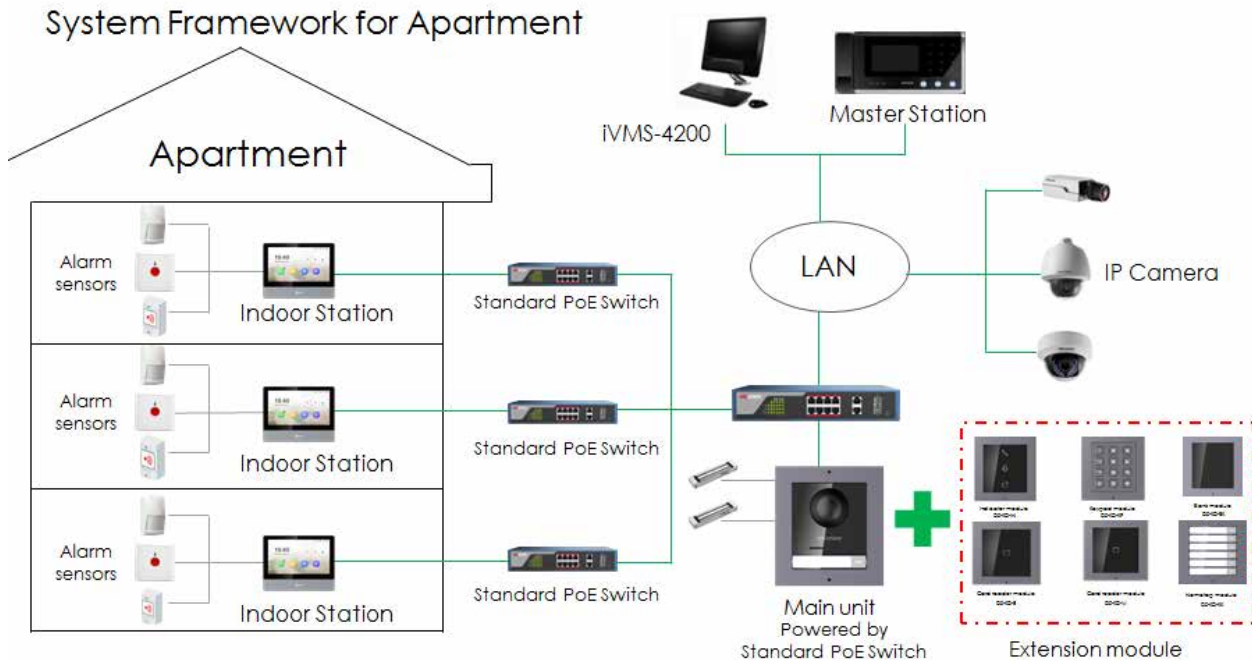

Typical Application

System Framework for Apartment